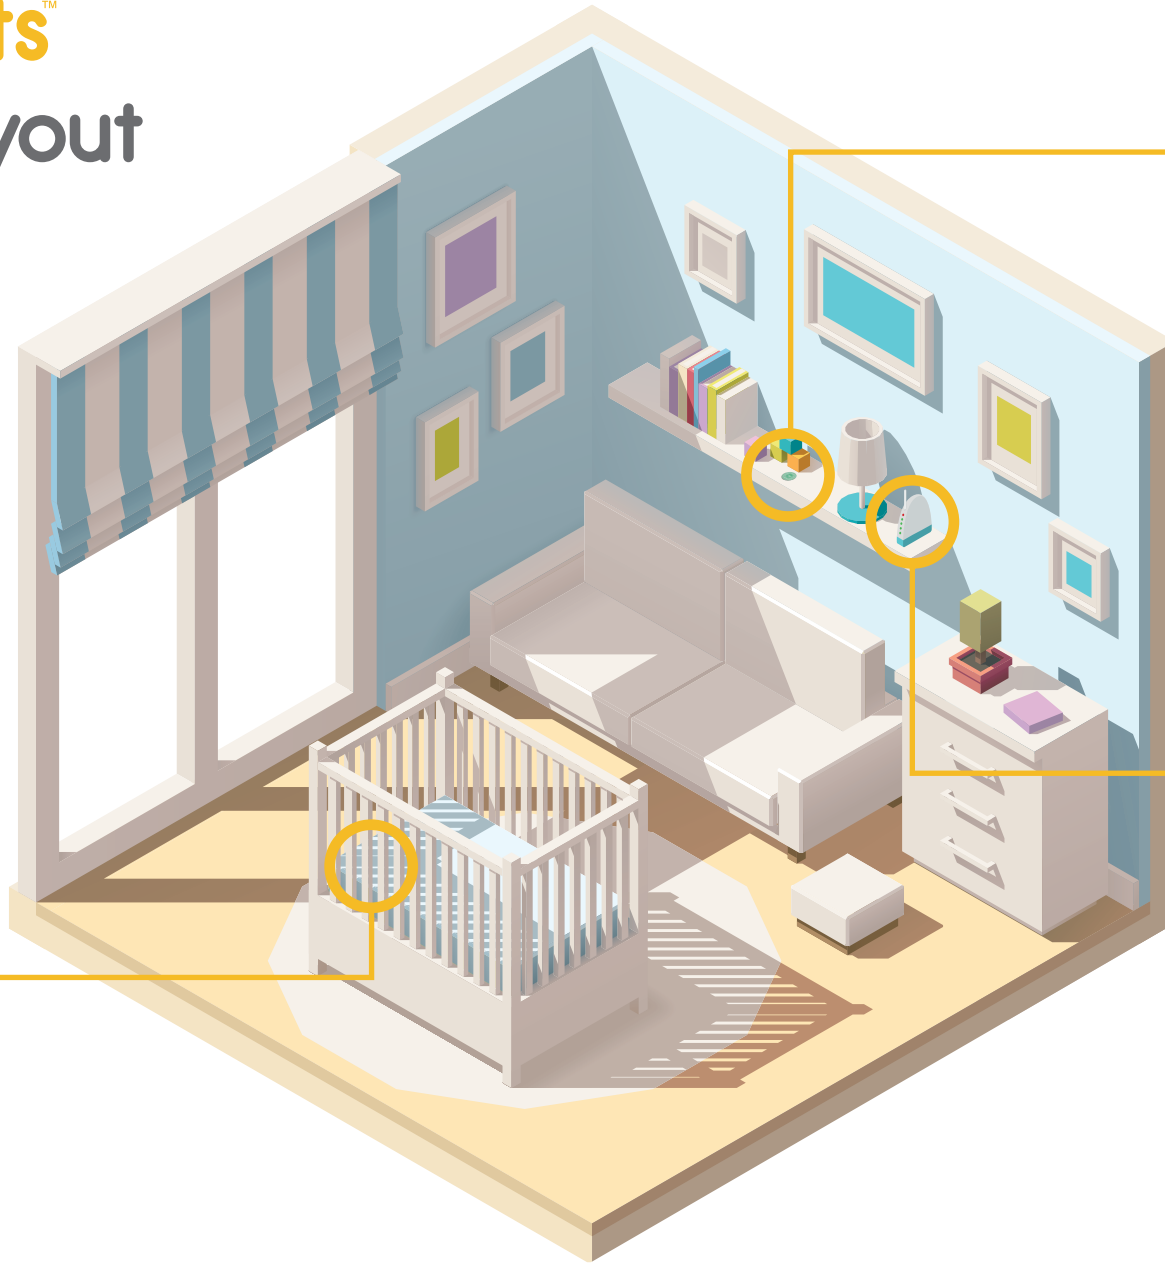

energydots™

Nursery layout

spaceDOT
placed centrally
in room, out of
baby's reach

smartDOT
on wireless
devices such as
baby monitor

sleepMAT
inside cot, under sheet
or mattress and out of
baby's reach